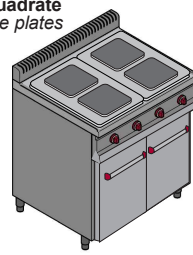

Also with electric ovens\*. Available in different sizes. Different powers and combinations available for every customer needs. Circular or quadrangle cast iron hot plates.

### Cucine a 4 piastre 4 hot plates cookers

a giorno  
open

armadiata  
with door

con forno elettrico  
with electric oven

#### piastre quadrate quadrangle plates

a giorno  
open

armadiata  
with door

con forno elettrico  
with electric oven

#### Dimensioni disponibili

Available dimensions:

Larghezza, profondità, altezza:	70	70	90
width, depth, height:	80	70	90
	80	90	90