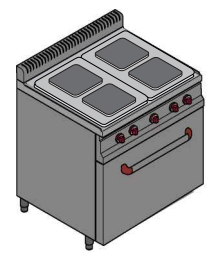

Also with electric ovens\*. Available in different sizes. Different powers and combinations available for every customer needs. Circular or quadrangle cast iron hot plates.

### Cucine a 4 piastre 4 hot plates cookers

a giorno  
open

armadiata  
with door

con forno elettrico  
with electric oven

#### piastre quadrate quadrangle plates

a giorno  
open

armadiata  
with door

con forno elettrico  
with electric oven

#### Dimensioni disponibili

Available dimensions:

Larghezza, profondità, altezza:	70	70	90
width, depth, height:	80	70	90
	80	90	90