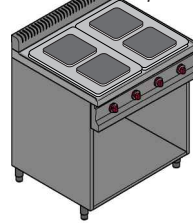

Also with electric ovens\*. Available in different sizes. Different powers and combinations available for every customer needs. Circular or quadrangle cast iron hot plates.

### Cucine a 4 piastre 4 hot plates cookers

a giorno  
open

armadiata  
with door

con forno elettrico  
with electric oven

#### piastre quadrate quadrangle plates

a giorno  
open

armadiata  
with door

con forno elettrico  
with electric oven

#### Dimensioni disponibili

Available dimensions:

Larghezza, profondità, altezza:	70	70	90
width, depth, height:	80	70	90
	80	90	90